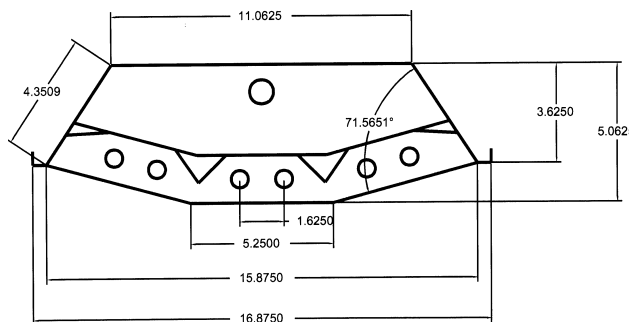

Specifications subject to change without notice.

Duray Fluorescent Manufacturing Company, Inc.

2050 West Balmoral Avenue Chicago, Illinois 60625 Phone 773.271.2800 Fax 773.271.4410 www.durayinc.com