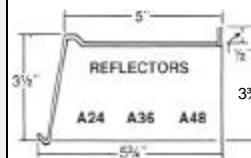

2-20W and 2-15W

2 LAMP PARALLEL

4 LAMP PARALLEL

Model No. Asymmetric	No. of Lamps	Nom. Length in Feet
A24	1 or 2	2
A36	1 or 2	3
A48	1 or 2	4

Specifications subject to change without notice.