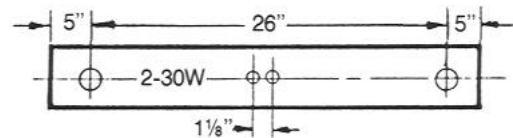

Duraleer Parallel Series

T8 Electronic

MODEL NUMBER	LAMPS	BALLAST TYPE	NOMINAL LENGTH IN INCHES
TH1217	2-17W	SSB/T8	24
Q1225	2-25W	SSB/T8	36
Q1232	2-32W	SSB/T8	48
Q1232T	4-32W	SSB/T8	96
TH14417	4-17W	SSB/T8	24
Q14425	4-25W	SSB/T8	36
Q14432	4-32W	SSB/T8	48
Q1260	2-40w	SSB/T8	60

T12 Magnetic

MODEL NUMBER	LAMPS	BALLAST TYPE	NOMINAL LENGTH IN INCHES
B1220	2-20W	Starter, LPF	24
T1215	2-15W	TS,LPF	18
TH1215	2-15W	TS,HPF	18
T1220	2-20W	TS,LPF	24
TH1220	2-20W	TS,HPF	24
Q1230	2-30W	RS,HPF	36
Q1240	2-40W	RS,HPF	48
Q1240CW	2-40W	RS,HPF,CW	48
Q1240T	4-40W	RS,HPF	96
T1420	4-20W	TS,LPF	24
TH1420	4-20W	TS,HPF	24
Q1430	4-30W	RS,HPF	36
Q1440	4-40W	RS,HPF	48

- Note: 1. T indicates tandem. CW indicates for temperature of 0°F.
 2. To order fixtures with aluminum housing, use prefix "AL." Consult factory for availability.
 3. To order fixtures with specular silver film reflectors, use prefix "SR."

2-20W and 2-15W

2 LAMP PARALLEL

4 LAMP PARALLEL

Model No. Asymmetric	No. of Lamps	Nom. Length in Feet
A24	1 or 2	2
A36	1 or 2	3
A48	1 or 2	4

Specifications subject to change without notice.