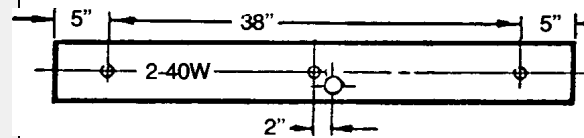

Duraleer Parallel Series

T8 Electronic

MODEL NUMBER	LAMPS	BALLAST TYPE	NOMINAL LENGTH IN INCHES
TH1217	2-17W	SSB/T8	24
Q1225	2-25W	SSB/T8	36
Q1232	2-32W	SSB/T8	48
Q1232T	4-32W	SSB/T8	96
TH14417	4-17W	SSB/T8	24
Q14425	4-25W	SSB/T8	36
Q14432	4-32W	SSB/T8	48
Q1260	2-40w	SSB/T8	60

T12 Magnetic

MODEL NUMBER	LAMPS	BALLAST TYPE	NOMINAL LENGTH IN INCHES
B1220	2-20W	Starter, LPF	24
T1215	2-15W	TS,LPF	18
TH1215	2-15W	TS,HPF	18
T1220	2-20W	TS,LPF	24
TH1220	2-20W	TS,HPF	24
Q1230	2-30W	RS,HPF	36
Q1240	2-40W	RS,HPF	48
Q1240CW	2-40W	RS,HPF,CW	48
Q1240T	4-40W	RS,HPF	96
T1420	4-20W	TS,LPF	24
TH1420	4-20W	TS,HPF	24
Q1430	4-30W	RS,HPF	36
Q1440	4-40W	RS,HPF	48

2-20W and 2-15W

2 LAMP PARALLEL

4 LAMP PARALLEL

Model No. Asymmetric	No. of Lamps	Nom. Length in Feet
A24	1 or 2	2
A36	1 or 2	3
A48	1 or 2	4

Specifications subject to change without notice.