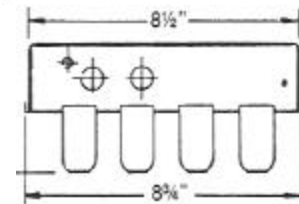

T12 Magnetic

MODEL NUMBER	LAMPS	BALLAST TYPE	NOMINAL LENGTH IN INCHES
B1220	2-20W	Starter, LPF	24
T1215	2-15W	TS,LPF	18
TH1215	2-15W	TS,HPF	18
T1220	2-20W	TS,LPF	24
TH1220	2-20W	TS,HPF	24
Q1230	2-30W	RS,HPF	36
Q1240	2-40W	RS,HPF	48
Q1240CW	2-40W	RS,HPF,CW	48
Q1240T	4-40W	RS,HPF	96
T1420	4-20W	TS,LPF	24
TH1420	4-20W	TS,HPF	24
Q1430	4-30W	RS,HPF	36
Q1440	4-40W	RS,HPF	48

Options & Accessories

Code	Description	Code	Description
B1	Emergency Ballast	T	50 Hz
F	Fusing	V	220 volt
K	Grounded convenience outlet	W	277 volt
M	Turn knob switch installed	Z	Plug in wiring
SPTW6'	6' cord/plug white		

2-20W and 2-15W

2 LAMP PARALLEL

4 LAMP PARALLEL

Model No. Asymmetric	No. of Lamps	Nom. Length in Feet
A24	1 or 2	2
A36	1 or 2	3
A48	1 or 2	4

Specifications subject to change without notice.