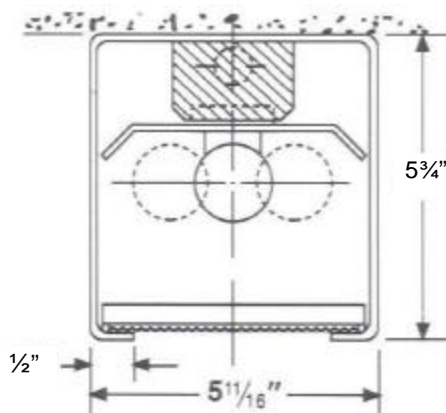

Narrow-Lume Series

**T8/SSB,
RS/HPF, TS/HPF**

Model Number	Number of Lamps	Ballast Type	Nominal Length in Feet
SNH1212	1-20W	TS,HPF	2'
SNH1222	2-20W	TS,HPF	2'
SNH1313	1-30W	RS,HPF	3'
SN1323	2-30W	RS,HPF	3'
SNH1414	1-40W	RS,HPF	4'
SN1424	2-40W	RS,HPF	4'
SN1424T	4-40W	RS,HPF	8'
SSB/T8			
SNH12117	1-17W	SSB/T8	2'
SNH12217	2-17W	SSB/T8	2'
SNH13125	1-25W	SSB/T8	3'
SN13225	2-25W	SSB/T8	3'
SNH14132	1-32W	SSB/T8	4'
SN14232	2-32W	SSB/T8	4'
SN14232T	4-32W	SSB/T8	8'

To Order the Following Diffusers	Add to Catalog Number			
	Plastics	Louvers		
		Silver	Gold	White
Prismatic Acrylic #12 Pattern	A			
Prismatic Acrylic #12 Pattern .125	P			
Matte White Acrylic	MWA			
Specular Parabolic Louver 1/2"x1/2"x1/2"		SP1	SPG1	
Specular Parabolic Louver 3/4"x3/4"x1/2"		SP4	SPG4	
Specular Parabolic Louver 1 1/2"x1 1/2"x1"		SP2	SPG2	
Parahex Louver		SPX	SPGX	
White Cubed Acrylic Louver 1/2"x1/2"x3/8"				PLA
Parallel Blade Aluminum Louver 3/4" deep x 2" spacing	PBMA			

Accessories	
SS	Single canopy
ST	Stems—specify length: 6" - 48". Example: catalog number for a 12" stem is ST12.

Available on special order:

- Uplight
- Wall mounting
- Custom colors
- Other lamp and ballast combinations available, consult factory.