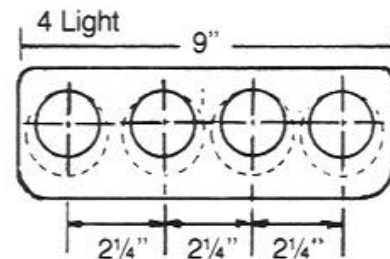

MODEL NUMBER	NUMBER of LAMPS	BALLAST TYPE	NOMINAL LENGTH
S232	2-32W	SSB/T8	4'
S332	3-32W	SSB/T8	4'
S332T	6-32W	SSB/T8	8'
S432	4-32W	SSB/T8	4'
S259	2-59W	SSB/T8	8'
S286-8	2-86W	SSB/T8	8'

MODEL NO.	DESCRIPTION
B1	Emergency Battery Pack - Rapid Start
B2	Emergency Battery pack - Slimline
W	277V
SS	Single stem and canopy set
SGH	Slide grip hanger

SPECIFICATIONS

HOUSING: Channel and 4 ft. covers of code gauge die-formed steel construction. All Channels reinforced by ribbing the entire length for extra rigidity. Dual purpose end plate acts as a coupler for continuous row mounting. Socket plates snap into housing without screws.

FINISH: All painted metal parts are treated with a rust-inhibitor and baked at 320° F with high-reflective white enamel to provide minimum reflectance of 88%.

ELECTRICAL: All units wired with ballasts incorporating Class P thermal protection, for 120 volt, 60 cycle AC. Sockets completely wired.

INSTALLATION: May be surface, pendant, slide hanger or chain mounted, individually or in continuous rows.

LABELS: U/L combined with I.B.E.W.

Specifications subject to change without notice.

Duray Fluorescent Manufacturing Company, Inc.

2050 West Balmoral Avenue Chicago, Illinois 60625 Phone 773.271.2800 Fax 773.271.4410 www.durayinc.com