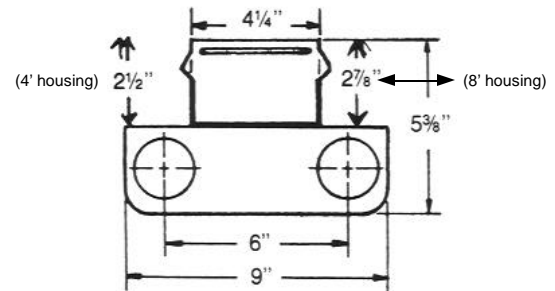

MODEL NUMBER	NUMBER of LAMPS	BALLAST TYPE	NOMINAL LENGTH
S232	2-32W	SSB/T8	4'
S332	3-32W	SSB/T8	4'
S332T	6-32W	SSB/T8	8'
S432	4-32W	SSB/T8	4'
S259	2-59W	SSB/T8	8'
S286-8	2-86W	SSB/T8	8'

MODEL NO.	DESCRIPTION
B1	Emergency Battery Pack - Rapid Start
B2	Emergency Battery pack - Slimline
W	277V
SS	Single stem and canopy set
SGH	Slide grip hanger

SPECIFICATIONS

HOUSING: Channel and 4 ft. covers of code gauge die-formed steel construction. All Channels reinforced by ribbing the entire length for extra rigidity. Dual purpose end plate acts as a coupler for continuous row mounting. Socket plates snap into housing without screws.

FINISH: All painted metal parts are treated with a rust-inhibitor and baked at 320° F with high-reflective white enamel to provide minimum reflectance of 88%.

ELECTRICAL: All units wired with ballasts incorporating Class P thermal protection, for 120 volt, 60 cycle AC. Sockets completely wired.

INSTALLATION: May be surface, pendant, slide hanger or chain mounted, individually or in continuous rows.

LABELS: U/L combined with I.B.E.W.

Specifications subject to change without notice.

Duray Fluorescent Manufacturing Company, Inc.

2050 West Balmoral Avenue Chicago, Illinois 60625 Phone 773.271.2800 Fax 773.271.4410 www.durayinc.com