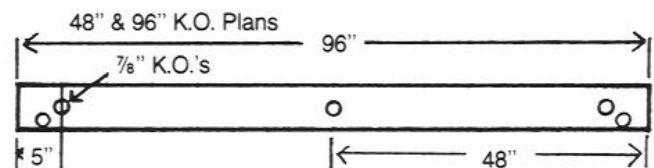

MODEL NUMBER	NUMBER of LAMPS	BALLAST TYPE	NOMINAL LENGTH
S232	2-32W	SSB/T8	4'
S332	3-32W	SSB/T8	4'
S332T	6-32W	SSB/T8	8'
S432	4-32W	SSB/T8	4'
S259	2-59W	SSB/T8	8'
S286-8	2-86W	SSB/T8	8'

MODEL NO.	DESCRIPTION
B1	Emergency Battery Pack - Rapid Start
B2	Emergency Battery pack - Slimline
W	277V
SS	Single stem and canopy set
SGH	Slide grip hanger

SPECIFICATIONS

HOUSING: Channel and 4 ft. covers of code gauge die-formed steel construction. All Channels reinforced by ribbing the entire length for extra rigidity. Dual purpose end plate acts as a coupler for continuous row mounting. Socket plates snap into housing without screws.

FINISH: All painted metal parts are treated with a rust-inhibitor and baked at 320° F with high-reflective white enamel to provide minimum reflectance of 88%.

ELECTRICAL: All units wired with ballasts incorporating Class P thermal protection, for 120 volt, 60 cycle AC. Sockets completely wired.

INSTALLATION: May be surface, pendant, slide hanger or chain mounted, individually or in continuous rows.

LABELS: U/L combined with I.B.E.W.

Specifications subject to change without notice.

Duray Fluorescent Manufacturing Company, Inc.

2050 West Balmoral Avenue Chicago, Illinois 60625 Phone 773.271.2800 Fax 773.271.4410 www.durayinc.com