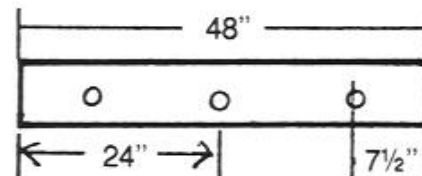

MODEL NUMBER	NUMBER of LAMPS	BALLAST TYPE	NOMINAL LENGTH
S232	2-32W	SSB/T8	4'
S332	3-32W	SSB/T8	4'
S332T	6-32W	SSB/T8	8'
S432	4-32W	SSB/T8	4'
S259	2-59W	SSB/T8	8'
S286-8	2-86W	SSB/T8	8'

MODEL NO.	DESCRIPTION
B1	Emergency Battery Pack - Rapid Start
B2	Emergency Battery pack - Slimline
W	277V
SS	Single stem and canopy set
SGH	Slide grip hanger

SPECIFICATIONS

HOUSING: Channel and 4 ft. covers of code gauge die-formed steel construction. All Channels reinforced by ribbing the entire length for extra rigidity. Dual purpose end plate acts as a coupler for continuous row mounting. Socket plates snap into housing without screws.

FINISH: All painted metal parts are treated with a rust-inhibitor and baked at 320° F with high-reflective white enamel to provide minimum reflectance of 88%.

ELECTRICAL: All units wired with ballasts incorporating Class P thermal protection, for 120 volt, 60 cycle AC. Sockets completely wired.

INSTALLATION: May be surface, pendant, slide hanger or chain mounted, individually or in continuous rows.

LABELS: U/L combined with I.B.E.W.

Specifications subject to change without notice.

Duray Fluorescent Manufacturing Company, Inc.

2050 West Balmoral Avenue Chicago, Illinois 60625 Phone 773.271.2800 Fax 773.271.4410 www.durayinc.com